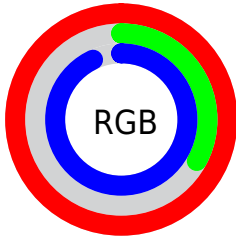

Distribution

- Red (100%)
- Green (33%)
- Blue (93%)