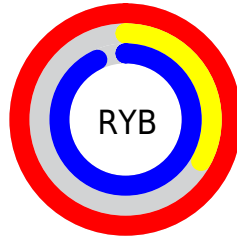

- Red (100%)
- Yellow (33%)
- Blue (93%)