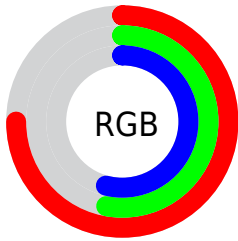

Distribution

- Red (75%)
- Green (53%)
- Blue (54%)