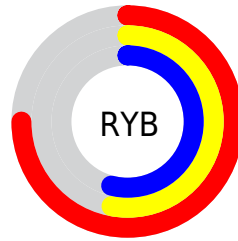

- Red (75%)
- Yellow (53%)
- Blue (54%)