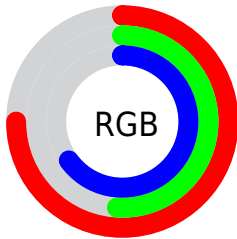

Distribution

Red (75%)

Green (51%)

Blue (65%)