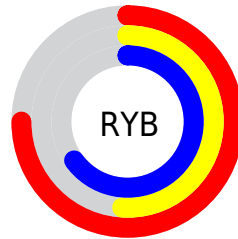

A 20% lighter version of the original color is **207.5390, 27.1840, 24.9760**, and **100.8050, 23.3790, 22.3470** is the 20% darker color. If you saturate the color by 10%, you get **140.4630, 33.5100, 31.4780**, and if you desaturate by 10%, it is **164.5930, 17.9240, 16.5800**.

Distribution

Red (75%)

Green (51%)

Blue (65%)

Red (75%)

Yellow (51%)

Blue (65%)

Cyan (0%)