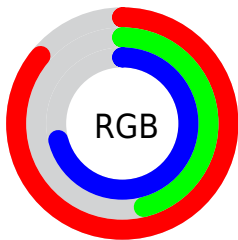

Distribution

- Red (86%)
- Green (46%)
- Blue (71%)