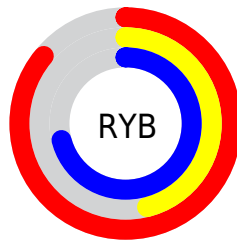

- Red (86%)
- Yellow (46%)
- Blue (71%)