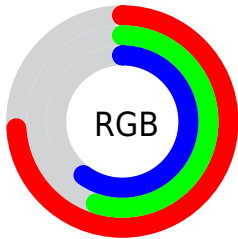

Distribution

Red (74%)

Green (55%)

Blue (60%)