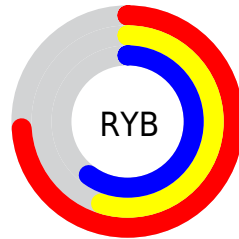

A 20% lighter version of the original color is **210.9160, 27.1400, 14.7560**, and **104.1220, 23.5640, 13.4840** is the 20% darker color. If you saturate the color by 10%, you get **143.2700, 35.0710, 19.7030**, and if you desaturate by 10%, it is **168.7680, 15.6330, 8.5370**.

Distribution

Red (74%)

Green (55%)

Blue (60%)

Red (74%)

Yellow (55%)

Blue (60%)

Cyan (0%)