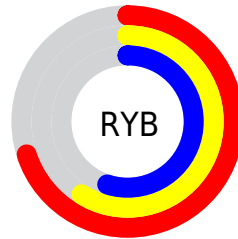

A 20% lighter version of the original color is **211.0690, 21.9150, 4.8190**, and **104.9870, 19.2100, 4.2820** is the 20% darker color. If you saturate the color by 10%, you get **145.6140, 30.6260, 6.6420**, and if you desaturate by 10%, it is **167.3280, 10.8200, 2.1480**.

Distribution

Red (70%)

Green (58%)

Blue (55%)

Red (70%)

Yellow (59%)

Blue (55%)

Cyan (0%)