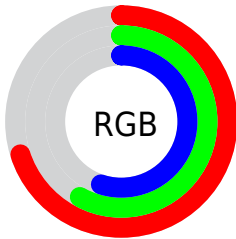

Distribution

Red (70%)

Green (58%)

Blue (55%)