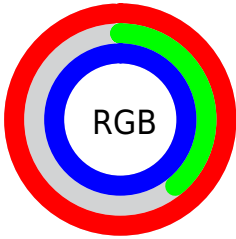

Distribution

Red (99%)

Green (39%)

Blue (99%)