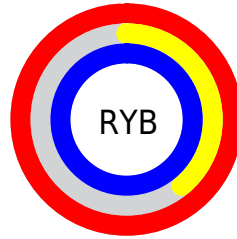

Details

The YIQ color **162.7760, 41.8000, 79.4960** is a light color, and the websafe version is hex **FF66FF**. A complement of this color would be **189.2240, -41.8000, -79.4960**, and the grayscale version is **162.0000, -0.0000, 0.0000**.

A 20% lighter version of the original color is **198.6480, 26.4000, 50.2080**, and **97.8350, 43.3120, 85.1360** is the 20% darker color. If you saturate the color by 10%, you get **148.1010, 48.6750, 92.5710**, and if you desaturate by 10%, it is **177.4510, 34.9250, 66.4210**.

Distribution

Red (99%)

Green (39%)

Blue (99%)

Red (99%)

Yellow (39%)

Blue (99%)

Cyan (0%)