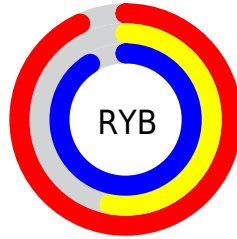

- Red (93%)
- Yellow (53%)
- Blue (91%)