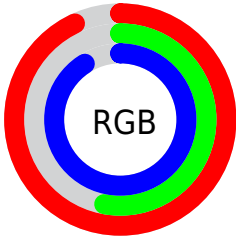

Distribution

- Red (93%)
- Green (53%)
- Blue (91%)