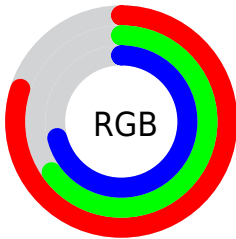

Distribution

- Red (80%)
- Green (65%)
- Blue (71%)