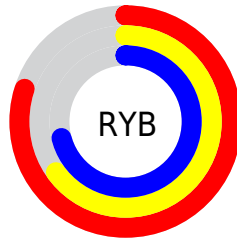

- Red (80%)
- Yellow (65%)
- Blue (71%)