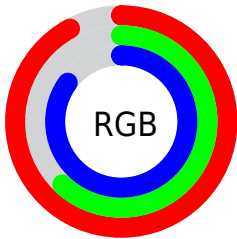

Distribution

Red (92%)

Green (62%)

Blue (85%)