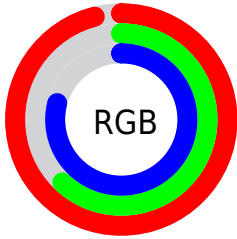

Distribution

- Red (96%)
- Green (62%)
- Blue (79%)