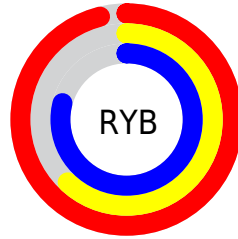

- Red (96%)
- Yellow (62%)
- Blue (79%)