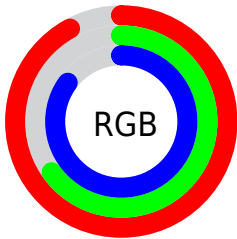

Distribution

- Red (92%)
- Green (65%)
- Blue (85%)