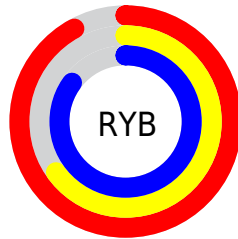

- Red (92%)
- Yellow (65%)
- Blue (85%)