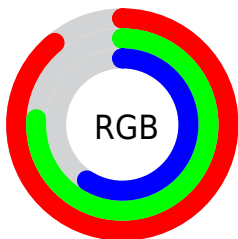

Distribution

- Red (89%)
- Green (76%)
- Blue (59%)