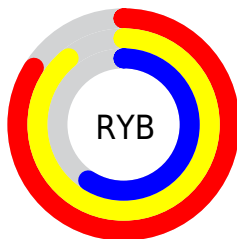

- Red (84%)
- Yellow (89%)
- Blue (59%)