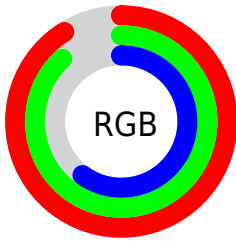

Distribution

- Red (91%)
- Green (88%)
- Blue (60%)