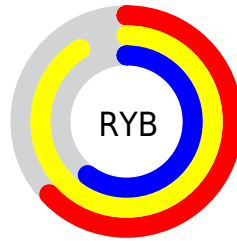

- Red (63%)
- Yellow (91%)
- Blue (60%)