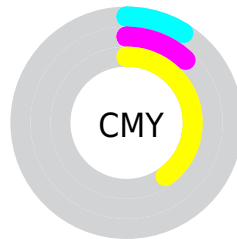

A 20% lighter version of the original color is $249.7560, 14.7660, -14.3060$, and $163.4440, 24.2120, -20.3000$ is the 20% darker color. If you saturate the color by 10%, you get $214.9040, 34.3000, -26.9160$, and if you desaturate by 10%, it is $222.4960, 18.4340, -14.7020$.

Distribution

- Red (91%)
- Green (88%)
- Blue (60%)

- Red (63%)
- Yellow (91%)
- Blue (60%)

- Cyan (0%)
- Magenta (3%)
- Yellow (33%)
- Black (9%)

- Cyan (9%)
- Magenta (12%)
- Yellow (40%)

Brightness & Saturation Gradients

These gradients show how the YIQ color 218.7000, 26.3670, -20.8090 changes by changing the brightness by 10 percent. The first figure shows a shift by +10% for each color and the second figure -10%.

Similar to the brightness gradients but the following saturation gradients show a change of the YIQ color 218.7000, 26.3670, -20.8090 by changing the saturation by 10% instead.