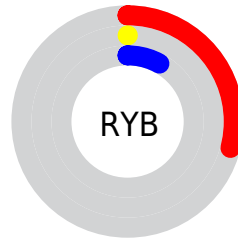

A 20% lighter version of the original color is **76.7500, 42.4070, 18.9110**, and **2.6910, 5.3640, 1.9080** is the 20% darker color. If you saturate the color by 10%, you get **24.5910, 38.6010, 21.8090**, and if you desaturate by 10%, it is **30.0850, 34.1540, 19.8020**.

Distribution

Red (29%)

Green (0%)

Blue (8%)

Red (29%)

Yellow (0%)

Blue (8%)

Cyan (0%)