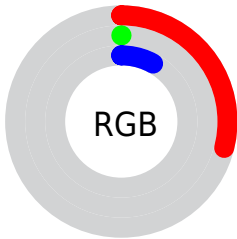

Distribution

Red (29%)

Green (0%)

Blue (8%)