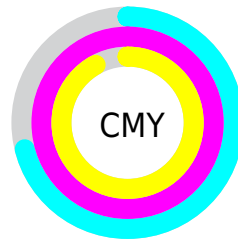

A 20% lighter version of the original color is **76.7500, 42.4070, 18.9110**, and **2.6910, 5.3640, 1.9080** is the 20% darker color. If you saturate the color by 10%, you get **24.5910, 38.6010, 21.8090**, and if you desaturate by 10%, it is **30.0850, 34.1540, 19.8020**.

Distribution

Red (29%)

Green (0%)

Blue (8%)

Red (29%)

Yellow (0%)

Blue (8%)

Cyan (0%)

Magenta (99%)

Yellow (73%)

Black (71%)

Cyan (71%)

Magenta (100%)

Yellow (92%)

Brightness & Saturation Gradients

These gradients show how the YIQ color 25.2920, 38.0050, 21.5970 changes by changing the brightness by 10 percent. The first figure shows a shift by +10% for each color and the second figure -10%.