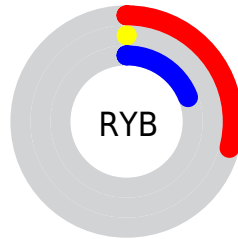

- Red (29%)
- Yellow (0%)
- Blue (19%)