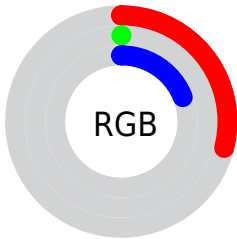

Distribution

- Red (29%)
- Green (0%)
- Blue (19%)