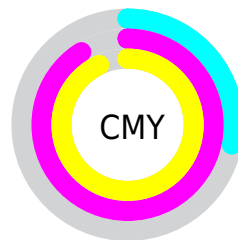

A 20% lighter version of the original color is **133.1040, 103.0640, 26.4560**, and **36.1790, 72.1160, 25.6520** is the 20% darker color. If you saturate the color by 10%, you get **57.9510, 108.2890, 36.3930**, and if you desaturate by 10%, it is **83.3010, 86.5120, 29.0720**.

# Distribution

Red (72%)

Green (9%)

Blue (7%)

Red (72%)

Yellow (9%)

Blue (7%)

Cyan (0%)

Magenta (88%)

Yellow (90%)

Black (28%)

Cyan (28%)

Magenta (91%)

Yellow (93%)