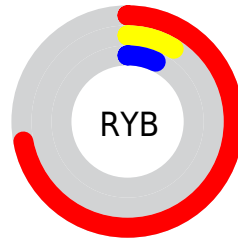

Red (72%)

Yellow (9%)

Blue (7%)