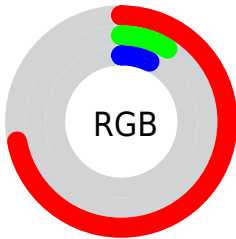

Distribution

Red (72%)

Green (9%)

Blue (7%)