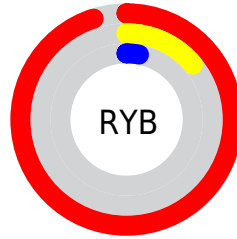

A 20% lighter version of the original color is **143.8880, 103.4320, 19.7840**, and **52.6240, 104.8960, 37.3120** is the 20% darker color. If you saturate the color by 10%, you get **87.3320, 137.9530, 38.4410**, and if you desaturate by 10%, it is **108.0030, 119.7060, 33.2260**.

Distribution

Red (95%)

Green (13%)

Blue (3%)

Red (95%)

Yellow (14%)

Blue (3%)

Cyan (0%)