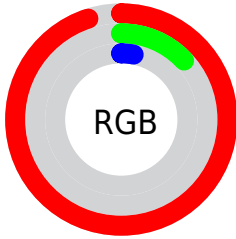

Distribution

Red (95%)

Green (13%)

Blue (3%)