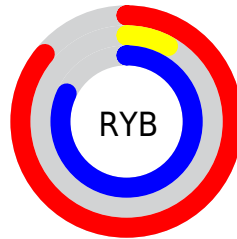

- Red (86%)
- Yellow (8%)
- Blue (82%)