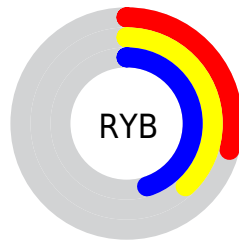

# Details

The YUV color **102.1880, 1.3863, -24.7209** is a dark color, and the websafe version is hex **336666**. A complement of this color would be **87.8120, -1.3863, 24.7209**, and the grayscale version is **102.0000, 0.0000, 0.0000**.

A 20% lighter version of the original color is **153.4760, 1.2443, -25.8505**, and **54.3020, 1.8231, -24.8209** is the 20% darker color. If you saturate the color by 10%, you get **98.2580, 1.8448, -31.7983**, and if you desaturate by 10%, it is **106.1180, 0.9278, -17.6435**.

# Distribution

Red (29%)

Green (45%)

Blue (41%)

Red (29%)

Yellow (38%)

Blue (45%)

Cyan (36%)