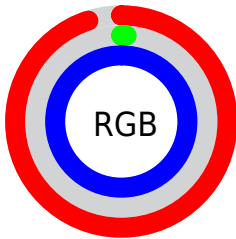

Distribution

- Red (95%)
- Green (1%)
- Blue (99%)