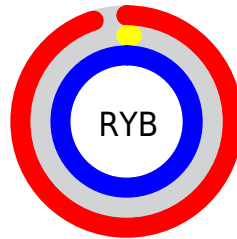

- Red (95%)
- Yellow (1%)
- Blue (99%)