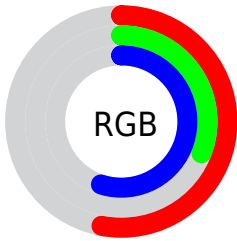

Distribution

Red (53%)

Green (31%)

Blue (55%)