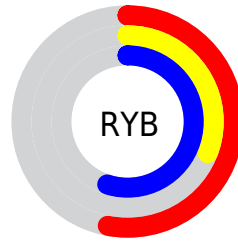

Details

The YUV color **102.8120, 18.8267, 28.2289** is a dark color, and the websafe version is hex **996699**. A complement of this color would be **117.1880, -18.8267, -28.2289**, and the grayscale version is **103.0000, 0.0000, 0.0000**.

A 20% lighter version of the original color is **155.0510, 19.6949, 29.7733**, and **53.6870, 18.3953, 26.5845** is the 20% darker color. If you saturate the color by 10%, you get **94.2950, 23.0256, 34.8213**, and if you desaturate by 10%, it is **111.3290, 14.6278, 21.6365**.

Distribution

Red (53%)

Green (31%)

Blue (55%)

Red (53%)

Yellow (31%)

Blue (55%)

Cyan (4%)