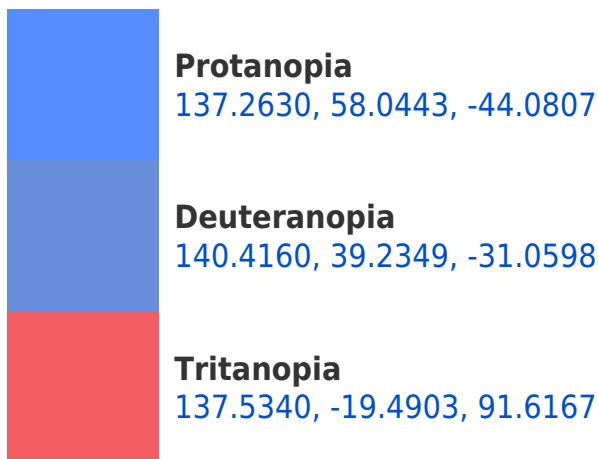

YUV 102.9210, 64.6219, 133.3733 Background

This preview shows how black text looks on a background with the YUV color 102.9210, 64.6219, 133.3733.

This preview shows how white text looks on a background with the YUV color 102.9210, 64.6219, 133.3733.

Dichromacy

Trichromacy

Protanomaly

124.6530, 60.3171, 20.4753

Deuteranomaly

126.9070, 48.3598, 29.0226

Tritanomaly

125.2440, 10.7257, 106.7800