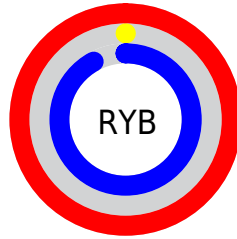

- Red (100%)
- Yellow (0%)
- Blue (92%)