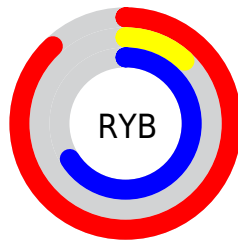

- Red (88%)
- Yellow (12%)
- Blue (66%)