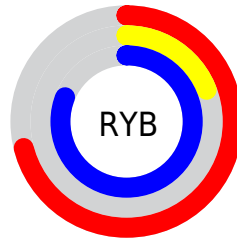

- Red (71%)
- Yellow (19%)
- Blue (81%)