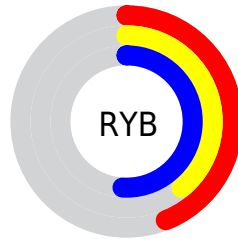

- Red (44%)
- Yellow (39%)
- Blue (51%)