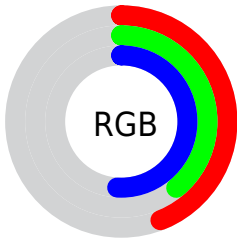

Distribution

- Red (44%)
- Green (39%)
- Blue (51%)