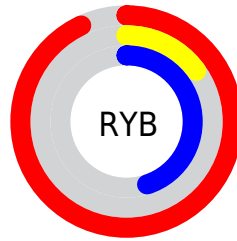

- Red (93%)
- Yellow (15%)
- Blue (45%)