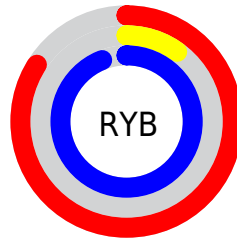

- Red (84%)
- Yellow (10%)
- Blue (94%)