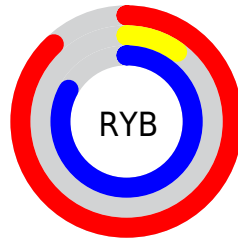

- Red (88%)
- Yellow (10%)
- Blue (83%)