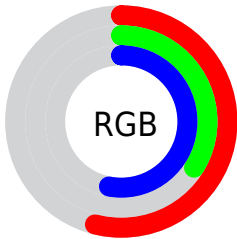

Distribution

- Red (54%)
- Green (34%)
- Blue (53%)