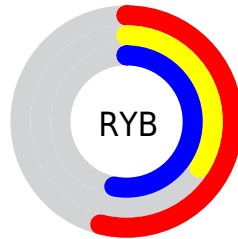

- Red (54%)
- Yellow (34%)
- Blue (53%)