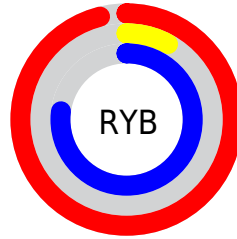

- Red (96%)
- Yellow (8%)
- Blue (77%)