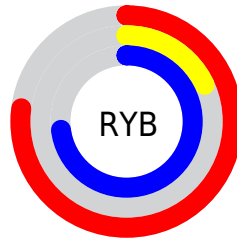

- Red (77%)
- Yellow (18%)
- Blue (73%)