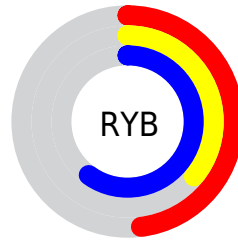

## Conversions Part 2

<b>Format</b>	<b>Color</b>
<b>R<sub>YB</sub></b>	122, 92, 153
Decimal	8019097
CIE <sub>Lab</sub>	44.36, 24.81, -28.80
CIE <sub>LCh</sub>	44, 38.014, 310.751
Yxy	14.0918, 0.2767, 0.2215
Android (android.graphics.Color)	4286209177 (0xFF7A5C99)
YUV	107.9240, 22.2225, 12.3447
Hunter-Lab	37.5390, 18.0097, -24.1524

# Details

The YUV color **107.9240, 22.2225, 12.3447** is a dark color, and the websafe version is hex **996699**. A complement of this color would be **137.0760, -22.2225, -12.3447**, and the grayscale version is **108.0000, 0.0000, 0.0000**.

A 20% lighter version of the original color is **159.9780, 23.6748, 13.1743**, and **59.5710, 20.9175, 10.9002** is the 20% darker color. If you saturate the color by 10%, you get **96.7270, 27.7426, 15.1484**, and if you desaturate by 10%, it is **119.1210, 16.7023, 9.5409**.

# Distribution

Red (48%)

Green (36%)

Blue (60%)

Red (48%)

Yellow (36%)

Blue (60%)

Cyan (20%)