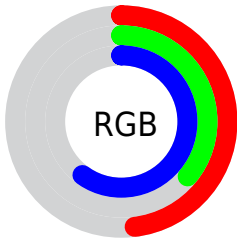

Distribution

Red (48%)

Green (36%)

Blue (60%)