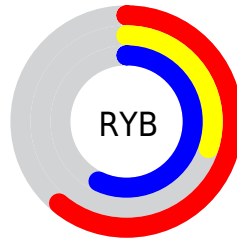

- Red (61%)
- Yellow (30%)
- Blue (57%)