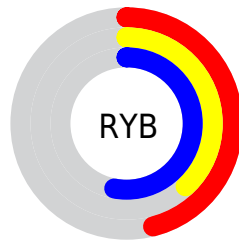

Details

The YUV color **108.0840, 12.7766, 8.6963** is a dark color, and the websafe version is hex **666699**. A complement of this color would be **123.9160, -12.7766, -8.6963**, and the grayscale version is **108.0000, 0.0000, 0.0000**.

A 20% lighter version of the original color is **159.6110, 13.5028, 9.1112**, and **60.1440, 11.7610, 7.7667** is the 20% darker color. If you saturate the color by 10%, you get **98.6590, 17.4231, 11.7001**, and if you desaturate by 10%, it is **117.5090, 8.1301, 5.6926**.

Distribution

Red (46%)

Green (38%)

Blue (53%)

Red (46%)

Yellow (38%)

Blue (53%)

Cyan (12%)