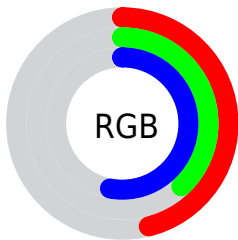

Distribution

Red (46%)

Green (38%)

Blue (53%)