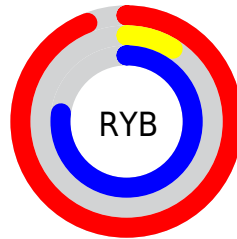

- Red (94%)
- Yellow (9%)
- Blue (77%)