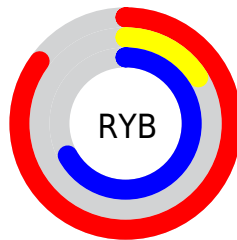

- Red (85%)
- Yellow (16%)
- Blue (67%)