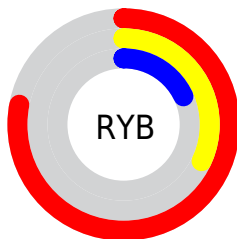

- Red (78%)
- Yellow (32%)
- Blue (18%)