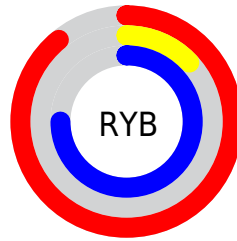

- Red (89%)
- Yellow (13%)
- Blue (75%)