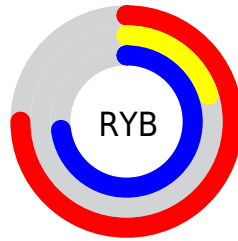

- Red (75%)
- Yellow (20%)
- Blue (73%)