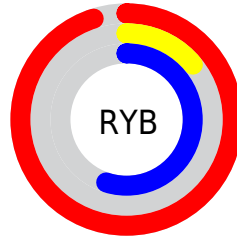

- Red (95%)
- Yellow (14%)
- Blue (55%)