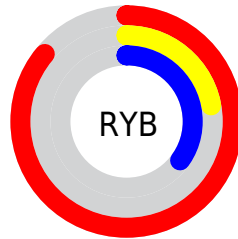

Details

The YUV color **109.0860, -9.9024, 96.3946** is a dark color, and the websafe version is hex **CC3366**. The color can be described as dark muted red. A complement of this color would be **166.9140, 9.9024, -96.3946**, and the grayscale version is **109.0000, 0.0000, 0.0000**.

A 20% lighter version of the original color is **160.1830, -10.4432, 83.1545**, and **51.9590, -3.9238, 92.1210** is the 20% darker color. If you saturate the color by 10%, you get **94.1200, -11.3982, 109.5198**, and if you desaturate by 10%, it is **124.0520, -8.4066, 83.2694**.

Distribution

Red (86%)

Green (22%)

Blue (35%)

Red (86%)

Yellow (22%)

Blue (35%)

Cyan (0%)