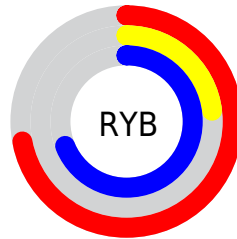

- Red (72%)
- Yellow (23%)
- Blue (69%)