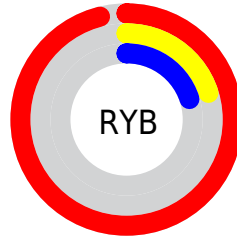

- Red (96%)
- Yellow (20%)
- Blue (20%)