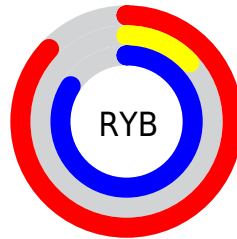

- Red (87%)
- Yellow (13%)
- Blue (84%)