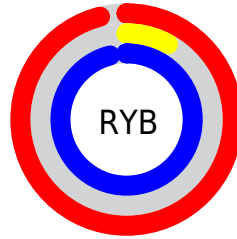

- Red (96%)
- Yellow (8%)
- Blue (96%)