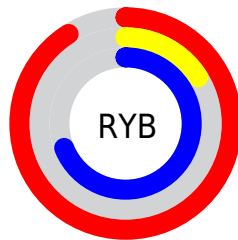

- Red (91%)
- Yellow (16%)
- Blue (69%)