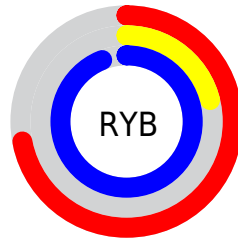

Red (72%)

Yellow (21%)

Blue (94%)