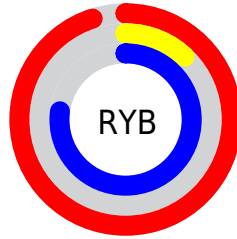

- Red (95%)
- Yellow (12%)
- Blue (77%)