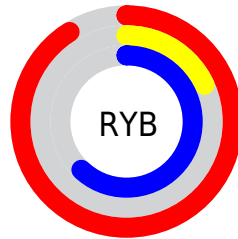

Details

The YUV color **113.7950, 21.7931, 103.6658** is a dark color, and the websafe version is hex **CC3399**. The color can be described as middle washed rose. A complement of this color would be **163.2050, -21.7931, -103.6658**, and the grayscale version is **114.0000, 0.0000, 0.0000**.

A 20% lighter version of the original color is **166.2710, 23.0374, 77.8153**, and **63.3270, 21.5308, 94.4292** is the 20% darker color. If you saturate the color by 10%, you get **99.2680, 24.5179, 116.4060**, and if you desaturate by 10%, it is **128.3220, 19.0683, 90.9256**.

Distribution

Red (91%)

Green (18%)

Blue (62%)

Red (91%)

Yellow (18%)

Blue (62%)

Cyan (0%)